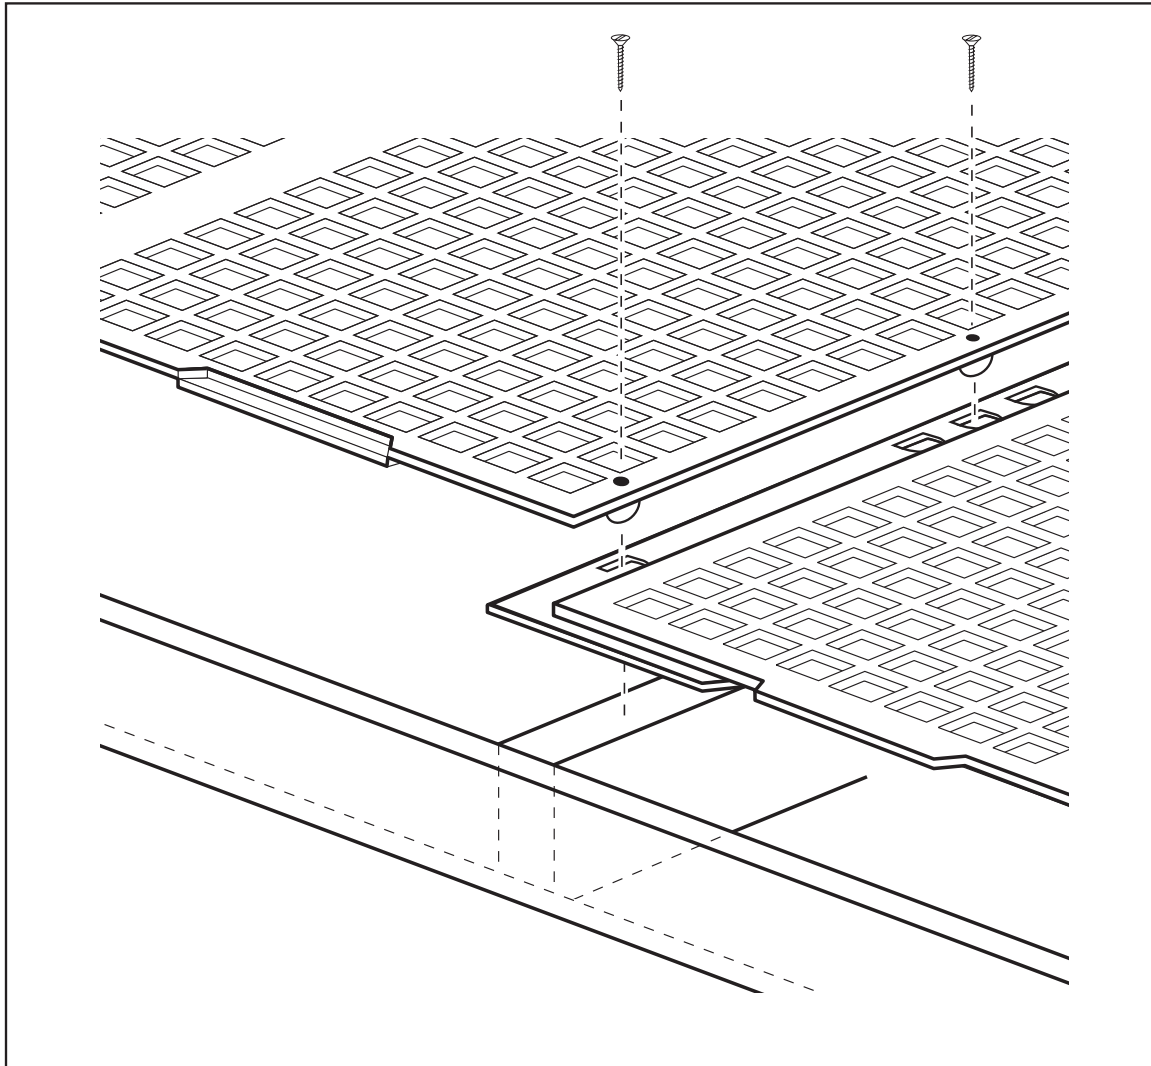

Overlap Assembly

DURA-BENCH™
PLASTIC GREENHOUSE BENCH TOP

SOUTHWEST **AGRI-PLASTICS, INC.®**

For more information on this product call: **1-800-288-9748**