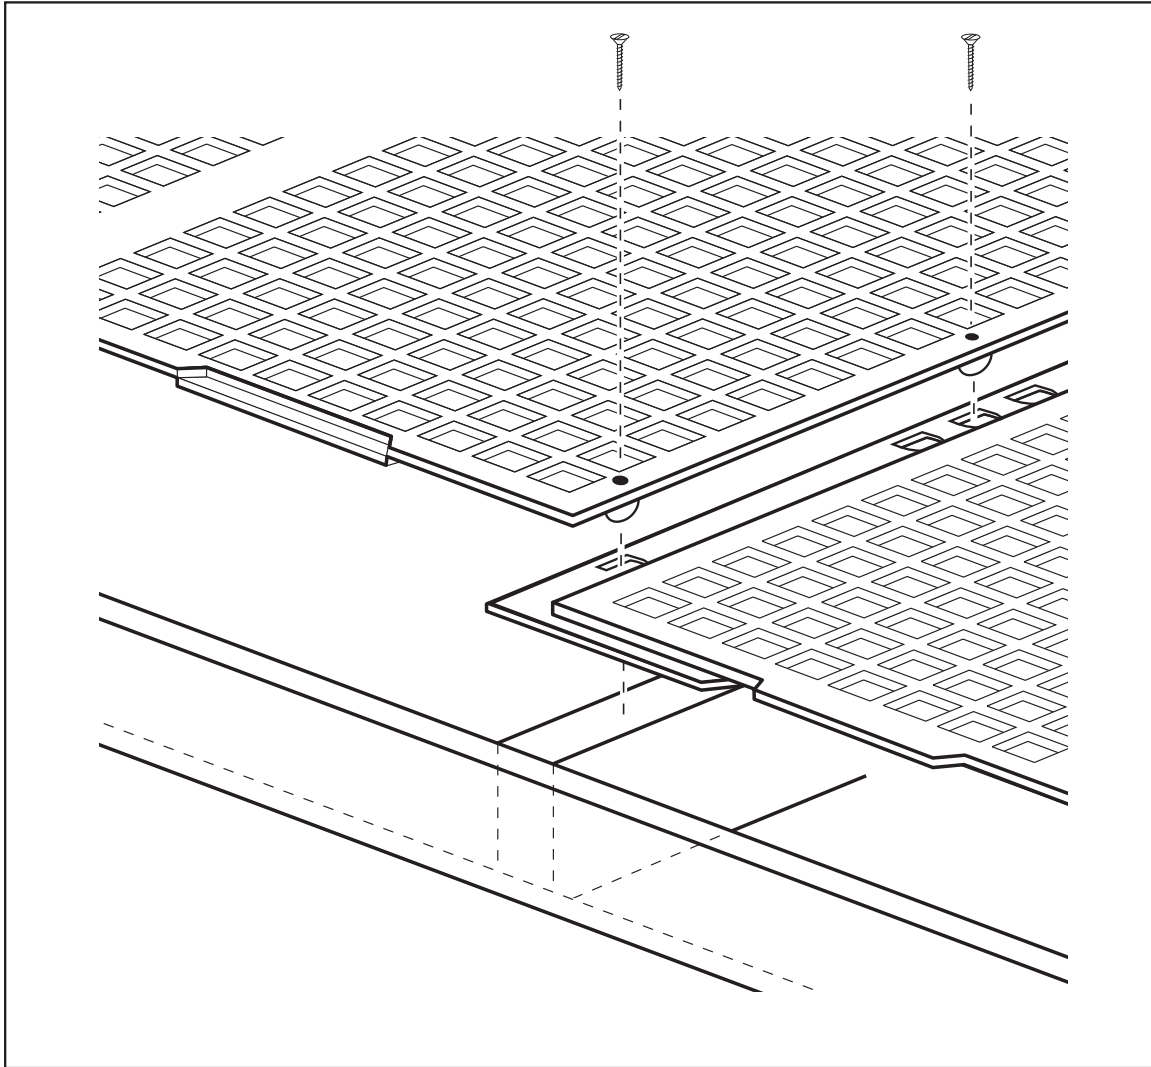

Overlap Assembly

DURA-BENCH™
PLASTIC GREENHOUSE BENCH TOP

SOUTHWEST **AGRI-PLASTICS, INC.®**

For more information on this product call: **1-800-288-9748**